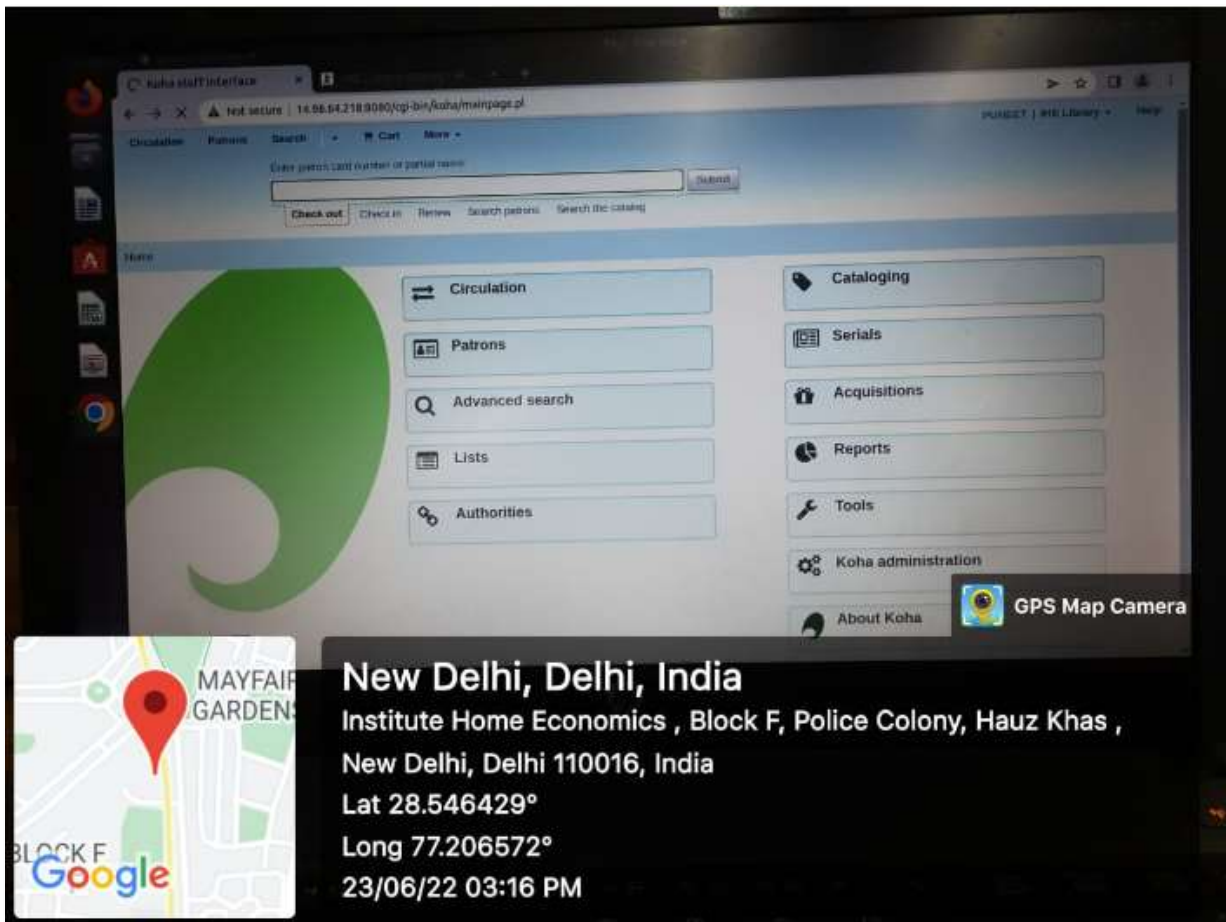

Proof of ILM Software in Library: KOHA SOFTWARE